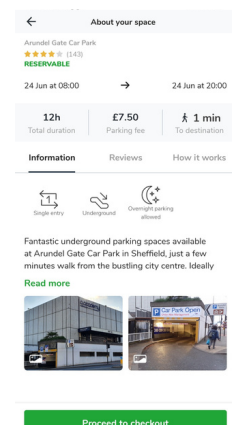

PARKING NEAR VICTORIA HALL INSTRUCTION GUIDE

1. Download the "JustPark Parking" app on play store or apple store

2. Open the app and click on reserve a parking space

3. Type 'Victoria Hall' in the "where are you going" box and then select a date and time

4. Click the best option for you. Britannia(Arundel Gate) car park is the shortest distance from Victoria Hall at £7.50 for the full day.

5. Proceed to checkout to reserve and pay for your parking space