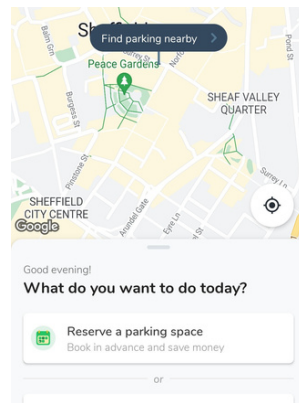

PARKING NEAR VICTORIA HALL INSTRUCTION GUIDE

1. Download the "JustPark Parking" app on play store or apple store

2. Open the app and click on reserve a parking space

3. Type 'Victoria Hall' in the "where are you going" box and then select a date and time

4. Click the best option for you. Britannia(Arundel Gate) car park is the shortest distance from Victoria Hall at £7.50 for the full day.

5. Proceed to checkout to reserve and pay for your parking space