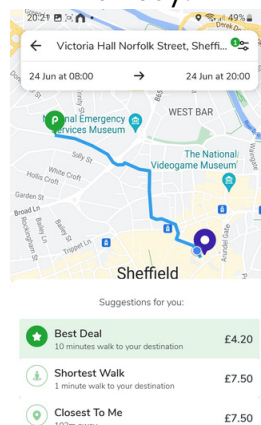

PARKING NEAR VICTORIA HALL INSTRUCTION GUIDE

1. Download the "JustPark Parking" app on play store or apple store

2. Open the app and click on reserve a parking space

3. Type 'Victoria Hall' in the "where are you going" box and then select a date and time

4. Click the best option for you. Britannia(Arundel Gate) car park is the shortest distance from Victoria Hall at £7.50 for the full day.

5. Proceed to checkout to reserve and pay for your parking space

Please note - Britannia Arundel Gate Car Park is £20 for a full day if booked on their website.