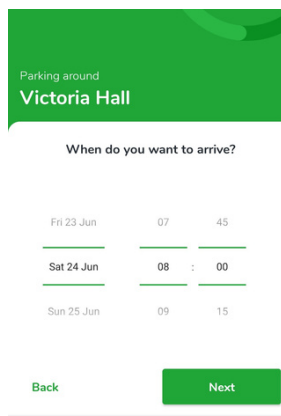

PARKING NEAR VICTORIA HALL INSTRUCTION GUIDE

1. Download the "JustPark Parking" app on play store or apple store

2. Open the app and click on reserve a parking space

3. Type 'Victoria Hall' in the "where are you going" box and then select a date and time

4. Click the best option for you. Britannia(Arundel Gate) car park is the shortest distance from Victoria Hall at £7.50 for the full day.

5. Proceed to checkout to reserve and pay for your parking space